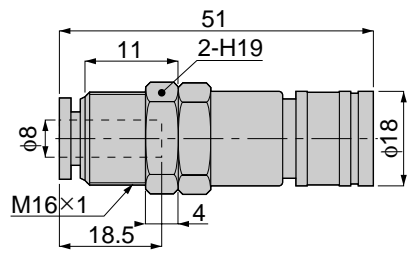

Tube Fitting Series Light Coupling

CPS 15 SERIES

Bulkhead Type

unit:mm		
Model	Mass (g)	Eff. a. (mm ²)
CPS 15M-8	35.5	18

CPP 15 SERIES

Straight Tube Fitting Type

unit:mm						
Model	Tube dia. ϕ D	B	ϕ P	C	Mass (g)	Eff. a. (mm ²)
CPP 15-6	6	31.5	15	17	4.5	11
CPP 15-8	8	35		18.5	6	23
CPP 15-10	10	39	18	21	9	

CPP 15 SERIES

Elbow Tube Fitting Type

unit:mm								
Model	Tube dia. ϕ D	B	ϕ P1	ϕ P2	C	E	Mass (g)	Eff. a. (mm ²)
CPP 15L-6	6	22.5	13	15	17	21.5	5	10
CPP 15L-8	8	23.5	15		18.5	23.5	6.5	18
CPP 15L-10	10	25	18	18	21	27.5	11	

CPP 15 SERIES

Straight Taper Thread Type

unit:mm							
Model	R	A	B	L	H	Mass (g)	Eff. a. (mm ²)
CPP 15-01	R1/8	8	29	25	14	13.5	23
CPP 15-02	R1/4	11	32	26		19.5	25
CPP 15-03	R3/8	12	33	26.5	17	32	23

unit:inch										
MODEL	ϕ D	NPT	A	B	L1	L2	H	Weight (g)	Eff.a. mm ²	Cv
CPP 15-N1U		1/8	0.31	1.14	0.98	0.59	9/16	13.6	23.0	1.25
CPP 15-N2U		1/4	0.43	1.26	1.02	0.59	9/16	19.5	25.0	1.36
CPP 15-N3U		3/8	0.47	1.30	1.04	0.59	11/16	33.0	23.0	1.25

20 Serie

CPS 20 SERIES

Tube Fitting Type

unit:mm					
Model	Tube dia. ϕ D	B	C	Mass (g)	Eff. a. (mm ²)
CPS 20-6□	6	55	17	23	11.5
CPS 20-8□	8		18.5		19.8
CPS 20-10□	10	60	20.5	28	22.6
CPS 20-12□	12		23.5		23