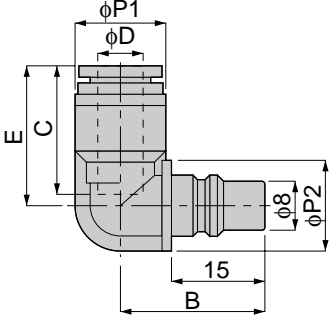

Tube Fitting Series Light Coupling

CPS 15 SERIES

Bulkhead Type

unit:mm		
Model	Mass (g)	Eff. a. (mm ²)
CPS 15M-8	35.5	18

CPP 15 SERIES

Straight Tube Fitting Type

unit:mm						
Model	Tube dia. ϕ D	B	ϕ P	C	Mass (g)	Eff. a. (mm ²)
CPP 15-6	6	31.5	15	17	4.5	11
CPP 15-8	8	35		18.5	6	23
CPP 15-10	10	39	18	21	9	

CPP 15 SERIES

Elbow Tube Fitting Type

unit:mm								
Model	Tube dia. ϕ D	B	ϕ P1	ϕ P2	C	E	Mass (g)	Eff. a. (mm ²)
CPP 15L-6	6	22.5	13	15	17	21.5	5	10
CPP 15L-8	8	23.5	15		18.5	23.5	6.5	18
CPP 15L-10	10	25	18	18	21	27.5	11	

CPP 15 SERIES

Straight Taper Thread Type

unit:mm							
Model	R	A	B	L	H	Mass (g)	Eff. a. (mm ²)
CPP 15-01	R1/8	8	29	25	14	13.5	23
CPP 15-02	R1/4	11	32	26		19.5	25
CPP 15-03	R3/8	12	33	26.5	17	32	23

unit:inch										
MODEL	ϕ D	NPT	A	B	L1	L2	H	Weight (g)	Eff.a. mm ²	Cv
CPP 15-N1U		1/8	0.31	1.14	0.98	0.59	9/16	13.6	23.0	1.25
CPP 15-N2U		1/4	0.43	1.26	1.02	0.59	9/16	19.5	25.0	1.36
CPP 15-N3U		3/8	0.47	1.30	1.04	0.59	11/16	33.0	23.0	1.25

20 Serie

CPS 20 SERIES

Tube Fitting Type

unit:mm					
Model	Tube dia. ϕ D	B	C	Mass (g)	Eff. a. (mm ²)
CPS 20-6□	6	55	17	23	11.5
CPS 20-8□	8		18.5		19.8
CPS 20-10□	10	60	20.5	28	22.6
CPS 20-12□	12		23.5		23