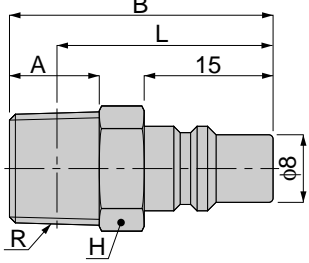

Tube Fitting Series Light Coupling

CPS 15 SERIES

Bulkhead Type

unit:mm		
Model	Mass (g)	Eff. a. (mm ²)
CPS 15M-8	35.5	18

CPP 15 SERIES

Straight Tube Fitting Type

unit:mm						
Model	Tube dia. ϕ D	B	ϕ P	C	Mass (g)	Eff. a. (mm ²)
CPP 15-6	6	31.5	15	17	4.5	11
CPP 15-8	8	35		18.5	6	23
CPP 15-10	10	39	18	21	9	

CPP 15 SERIES

Elbow Tube Fitting Type

unit:mm								
Model	Tube dia. ϕ D	B	ϕ P1	ϕ P2	C	E	Mass (g)	Eff. a. (mm ²)
CPP 15L-6	6	22.5	13	15	17	21.5	5	10
CPP 15L-8	8	23.5	15		18.5	23.5	6.5	18
CPP 15L-10	10	25	18	18	21	27.5	11	

CPP 15 SERIES

Straight Taper Thread Type

unit:mm							
Model	R	A	B	L	H	Mass (g)	Eff. a. (mm ²)
CPP 15-01	R1/8	8	29	25	14	13.5	23
CPP 15-02	R1/4	11	32	26		19.5	25
CPP 15-03	R3/8	12	33	26.5	17	32	23

unit:inch										
MODEL	ϕ D	NPT	A	B	L1	L2	H	Weight (g)	Eff.a. mm ²	Cv
CPP 15-N1U		1/8	0.31	1.14	0.98	0.59	9/16	13.6	23.0	1.25
CPP 15-N2U		1/4	0.43	1.26	1.02	0.59	9/16	19.5	25.0	1.36
CPP 15-N3U		3/8	0.47	1.30	1.04	0.59	11/16	33.0	23.0	1.25

20 Serie

CPS 20 SERIES

Tube Fitting Type

unit:mm					
Model	Tube dia. ϕ D	B	C	Mass (g)	Eff. a. (mm ²)
CPS 20-6□	6	55	17	23	11.5
CPS 20-8□	8		18.5		19.8
CPS 20-10□	10	60	20.5	28	22.6
CPS 20-12□	12		23.5		23