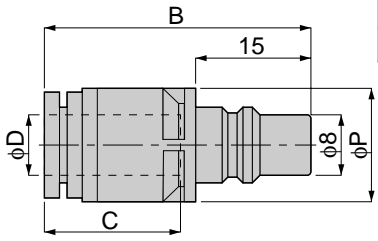

Tube Fitting Series Light Coupling

CPS 15 SERIES

Bulkhead Type

unit:mm		
Model	Mass (g)	Eff. a. (mm ²)
CPS 15M-8	35.5	18

CPP 15 SERIES

Straight Tube Fitting Type

unit:mm						
Model	Tube dia. ϕ D	B	ϕ P	C	Mass (g)	Eff. a. (mm ²)
CPP 15-6	6	31.5	15	17	4.5	11
CPP 15-8	8	35		18.5	6	23
CPP 15-10	10	39	18	21	9	

CPP 15 SERIES

Elbow Tube Fitting Type

unit:mm								
Model	Tube dia. ϕ D	B	ϕ P1	ϕ P2	C	E	Mass (g)	Eff. a. (mm ²)
CPP 15L-6	6	22.5	13	15	17	21.5	5	10
CPP 15L-8	8	23.5	15		18.5	23.5	6.5	18
CPP 15L-10	10	25	18	18	21	27.5	11	

CPP 15 SERIES

Straight Taper Thread Type

unit:mm							
Model	R	A	B	L	H	Mass (g)	Eff. a. (mm ²)
CPP 15-01	R1/8	8	29	25	14	13.5	23
CPP 15-02	R1/4	11	32	26		19.5	25
CPP 15-03	R3/8	12	33	26.5	17	32	23

unit:inch										
MODEL	ϕ D	NPT	A	B	L1	L2	H	Weight (g)	Eff.a. mm ²	Cv
CPP 15-N1U		1/8	0.31	1.14	0.98	0.59	9/16	13.6	23.0	1.25
CPP 15-N2U		1/4	0.43	1.26	1.02	0.59	9/16	19.5	25.0	1.36
CPP 15-N3U		3/8	0.47	1.30	1.04	0.59	11/16	33.0	23.0	1.25

20 Serie

CPS 20 SERIES

Tube Fitting Type

unit:mm					
Model	Tube dia. ϕ D	B	C	Mass (g)	Eff. a. (mm ²)
CPS 20-6□	6	55	17	23	11.5
CPS 20-8□	8		18.5		19.8
CPS 20-10□	10	60	20.5	28	22.6
CPS 20-12□	12		23.5		23