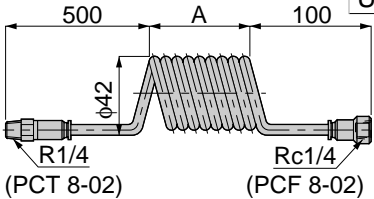

Tube Fitting Series Coiling Tube with Twist-proof Joint

unit:mm

ULT

Coiling Tube with Twist-proof Joint

Model	Tube dia. ϕ D	A	Used Tube Length	Mass (g)
ULT 8-02-2.5Y	8	145	2500	145
ULT 8-02-5Y		330	5000	235
ULT 8-02-7.5Y		520	7500	325
ULT 8-02-10Y		710	10000	415

PCT

Twist-proof Joint

unit:mm

Model	Mass (g)
PCT 8-02	145