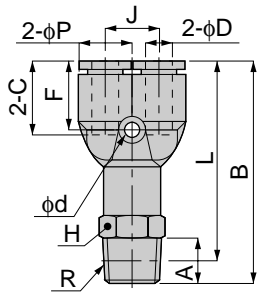

# Tube Fitting Series SUS303 Type

New

**SPW**  
SUS303

Different Diam. Union Y

unit:mm

Model	Tube dia. φD1	Tube dia. φD2	B	φP	C1	C2	φd	F	Mass (g)	Orifice (φmm)	Eff. a. (mm <sup>2</sup> )
SPW 6-4	6	4	37.5	13	17	15	3.2	15.5	10.5	3	4.2
SPW 8-6	8	6	42.5	15	18.5	17	3.2	17.5	14.5	4.6	10
SPW 10-8	10	8	48.5	18	20.5	18.5	4.2	19.5	23	6	16.5
SPW 12-10	12	10	55	21.5	23.5	20.5	4.2	22.5	35.5	7.5	27

New

**SPX**  
SUS303

Branch Y

unit:mm

Model	Tube dia. φD	R	A	B	L	φP	C	J	H	φd	F	Mass (g)	Orifice (φmm)	Eff. a. (mm <sup>2</sup> )					
SPX 4-M5	4	M5×0.8	3	38	35	10	15	11	10	3.4	14.5	12	1.8	1.5					
SPX 4-M6		M6×1	4	39											38	14	3.2	23	3
SPX 4-01		R1/8	8	41	14				3.2				23	3					
SPX 4-02		R1/4	11	44											14	3.2	23	3	4.2
SPX 6-M5	6	M5×0.8	3	41.5	37.5	13	17	12	12	3.2	16	16	1.8	1.5					
SPX 6-M6		M6×1	4	42.5	38.5										12	3.2	16	18	4.6
SPX 6-01		R1/8	8	44.5	40.5				14			3.2	16	25					
SPX 6-02		R1/4	11	47.5	41.5										14	3.2	16	25	4.6
SPX 6-03		R3/8	12	49.5	43.5				17			3.2	16	39					
SPX 8-01		8	R1/8	8	49										45	15	18.5	14	14
SPX 8-02	R1/4		11	52	46	17	3.2	17.5	29.5	6	16.5								
SPX 8-03	R3/8		12	53.5	47							17	3.2	17.5	42.5				6
SPX 10-01	10	R1/8	8	55.5	51.5	18	20.5	18	17	4.5	20					42.5	7.5	30	
SPX 10-02		R1/4	11	58.5	52.5							21	4.5	20	43				7.5
SPX 10-03		R3/8	12	59.5	53				21										
SPX 10-04		R1/2	15	62.5	54.5							21	4.5	20	73				7.5
SPX 12-02	12	R1/4	11	63.5	57.5	21	23.5	20	21	4.5	22.5					63.5	8	37	
SPX 12-03		R3/8	12	64.5	58							21	4.5	22.5	64.5				9
SPX 12-04		R1/2	15	67.5	59.5				21							4.5	22.5	79.5	
SPX 16-03	16	R3/8	12	76.5	70	24.5	24.5	24		22	4.5	22.5	95.5	11	54.5				
SPX 16-04		R1/2	15	80.5	72.5				24.5							24.5	24	22	4.5

New

**SPRG**  
SUS303

Different Diam. Double Y

unit:mm

Model	Tube dia. φD1	Tube dia. φD2	B	φP1	φP2	C1	C2	J	φd	F	Mass (g)	Orifice (φmm)	Eff. a. (mm <sup>2</sup> )
SPRG 6-4	6	4	37.5	13	10.5	17	15	10	3.2	14	14	2.3	1.5
SPRG 8-6	8	6	42.5	14.5	13	18	17	13	3.5	16	20.5	4	8.2