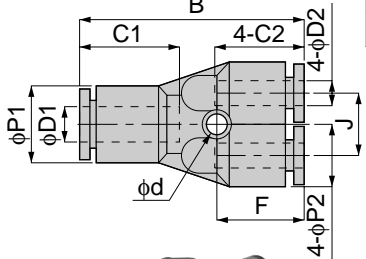

# Tube Fitting Series SUS303 Type

New

**SPW**  
SUS303

Different Diam. Union Y

unit:mm

Model	Tube dia. φD1	Tube dia. φD2	B	φP	C1	C2	φd	F	Mass (g)	Orifice (φmm)	Eff. a. (mm <sup>2</sup> )
SPW 6-4	6	4	37.5	13	17	15	3.2	15.5	10.5	3	4.2
SPW 8-6	8	6	42.5	15	18.5	17	3.2	17.5	14.5	4.6	10
SPW 10-8	10	8	48.5	18	20.5	18.5	4.2	19.5	23	6	16.5
SPW 12-10	12	10	55	21.5	23.5	20.5	4.2	22.5	35.5	7.5	27

New

**SPX**  
SUS303

Branch Y

unit:mm

Model	Tube dia. φD	R	A	B	L	φP	C	J	H	φd	F	Mass (g)	Orifice (φmm)	Eff. a. (mm <sup>2</sup> )					
SPX 4-M5	4	M5×0.8	3	38	35	10	15	11	10	3.4	14.5	12	1.8	1.5					
SPX 4-M6		M6×1	4	39											38	14	3.2	23	3
SPX 4-01		R1/8	8	41	14				3.2				23	3					
SPX 4-02		R1/4	11	44											14	3.2	23	3	4.2
SPX 6-M5	6	M5×0.8	3	41.5	37.5	13	17	12	12	3.2	16	16	1.8	1.5					
SPX 6-M6		M6×1	4	42.5	38.5										12	3.2	16	18	4.6
SPX 6-01		R1/8	8	44.5	40.5				14			3.2	16	25					
SPX 6-02		R1/4	11	47.5	41.5										14	3.2	16	25	4.6
SPX 6-03		R3/8	12	49.5	43.5				17			3.2	16	39					
SPX 8-01		8	R1/8	8	49										45	15	18.5	14	14
SPX 8-02	R1/4		11	52	46	17	3.2	17.5	29.5	6	16.5								
SPX 8-03	R3/8		12	53.5	47							17	3.2	17.5	42.5				6
SPX 10-01	10	R1/8	8	55.5	51.5	18	20.5	18	17	4.5	20					42.5	7.5	30	
SPX 10-02		R1/4	11	58.5	52.5							21	4.5	20	43				7.5
SPX 10-03		R3/8	12	59.5	53				21										
SPX 10-04		R1/2	15	62.5	54.5							21	4.5	20	73				7.5
SPX 12-02	12	R1/4	11	63.5	57.5	21	23.5	20	21	4.5	22.5					63.5	8	37	
SPX 12-03		R3/8	12	64.5	58							21	4.5	22.5	64.5				9
SPX 12-04		R1/2	15	67.5	59.5				21							4.5	22.5	79.5	
SPX 16-03	16	R3/8	12	76.5	70	24.5	24.5	24		22	4.5	22.5	95.5	11	54.5				
SPX 16-04		R1/2	15	80.5	72.5				24.5							24.5	24	22	4.5

New

**SPRG**  
SUS303

Different Diam. Double Y

unit:mm

Model	Tube dia. φD1	Tube dia. φD2	B	φP1	φP2	C1	C2	J	φd	F	Mass (g)	Orifice (φmm)	Eff. a. (mm <sup>2</sup> )
SPRG 6-4	6	4	37.5	13	10.5	17	15	10	3.2	14	14	2.3	1.5
SPRG 8-6	8	6	42.5	14.5	13	18	17	13	3.5	16	20.5	4	8.2