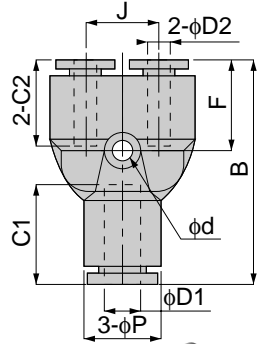

# Tube Fitting Series SUS303 Type

New

**SPW**  
SUS303

Different Diam. Union Y

unit:mm

Model	Tube dia. φD1	Tube dia. φD2	B	φP	C1	C2	φd	F	Mass (g)	Orifice (φmm)	Eff. a. (mm <sup>2</sup> )
SPW 6-4	6	4	37.5	13	17	15	3.2	15.5	10.5	3	4.2
SPW 8-6	8	6	42.5	15	18.5	17	3.2	17.5	14.5	4.6	10
SPW 10-8	10	8	48.5	18	20.5	18.5	4.2	19.5	23	6	16.5
SPW 12-10	12	10	55	21.5	23.5	20.5	4.2	22.5	35.5	7.5	27

New

**SPX**  
SUS303

Branch Y

unit:mm

Model	Tube dia. φD	R	A	B	L	φP	C	J	H	φd	F	Mass (g)	Orifice (φmm)	Eff. a. (mm <sup>2</sup> )					
SPX 4-M5	4	M5×0.8	3	38	35	10	15	11	10	3.4	14.5	12	1.8	1.5					
SPX 4-M6		M6×1	4	39											38	14	3.2	23	3
SPX 4-01		R1/8	8	41	14				3.2				23	3					
SPX 4-02		R1/4	11	44											14	3.2	23	3	4.2
SPX 6-M5	6	M5×0.8	3	41.5	37.5	13	17	12	12	3.2	16	16	1.8	1.5					
SPX 6-M6		M6×1	4	42.5	38.5										12	3.2	16	18	4.6
SPX 6-01		R1/8	8	44.5	40.5				14			3.2	16	25					
SPX 6-02		R1/4	11	47.5	41.5										14	3.2	16	25	4.6
SPX 6-03		R3/8	12	49.5	43.5				17			3.2	16	39					
SPX 8-01		8	R1/8	8	49										45	15	18.5	14	14
SPX 8-02	R1/4		11	52	46	17	3.2	17.5	29.5	6	16.5								
SPX 8-03	R3/8		12	53.5	47							17	3.2	17.5	42.5				6
SPX 10-01	10	R1/8	8	55.5	51.5	18	20.5	18	17	4.5	20					42.5	7.5	30	
SPX 10-02		R1/4	11	58.5	52.5							21	4.5	20	43				7.5
SPX 10-03		R3/8	12	59.5	53				21										
SPX 10-04		R1/2	15	62.5	54.5							21	4.5	20	73				7.5
SPX 12-02	12	R1/4	11	63.5	57.5	21	23.5	20	21	4.5	22.5					63.5	8	37	
SPX 12-03		R3/8	12	64.5	58							21	4.5	22.5	64.5				9
SPX 12-04		R1/2	15	67.5	59.5				21							4.5	22.5	79.5	
SPX 16-03	16	R3/8	12	76.5	70	24.5	24.5	24		22	4.5	22.5	95.5	11	54.5				
SPX 16-04		R1/2	15	80.5	72.5				24.5							24.5	24	22	4.5

New

**SPRG**  
SUS303

Different Diam. Double Y

unit:mm

Model	Tube dia. φD1	Tube dia. φD2	B	φP1	φP2	C1	C2	J	φd	F	Mass (g)	Orifice (φmm)	Eff. a. (mm <sup>2</sup> )
SPRG 6-4	6	4	37.5	13	10.5	17	15	10	3.2	14	14	2.3	1.5
SPRG 8-6	8	6	42.5	14.5	13	18	17	13	3.5	16	20.5	4	8.2